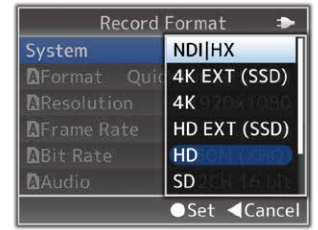

NDI®|HX Mode Selection

The NDI®|HX live video source capability is a mode of operation in addition to the camcorder's existing output formats. The modification adds the NDI®|HX mode to the Recording Format System selection of the camcorder. Selecting NDI®|HX sets the camera to operate solely as a live video source.

Modification for Current GY-HC500 Series

Current owners of the GY-HC500, GY-HC550, and GY-HC500SPC will be able to have their camcorders modified to incorporate the new NDI®|HX features through JVC. Please contact JVC Professional Support at 800-582-5825 for assistance.