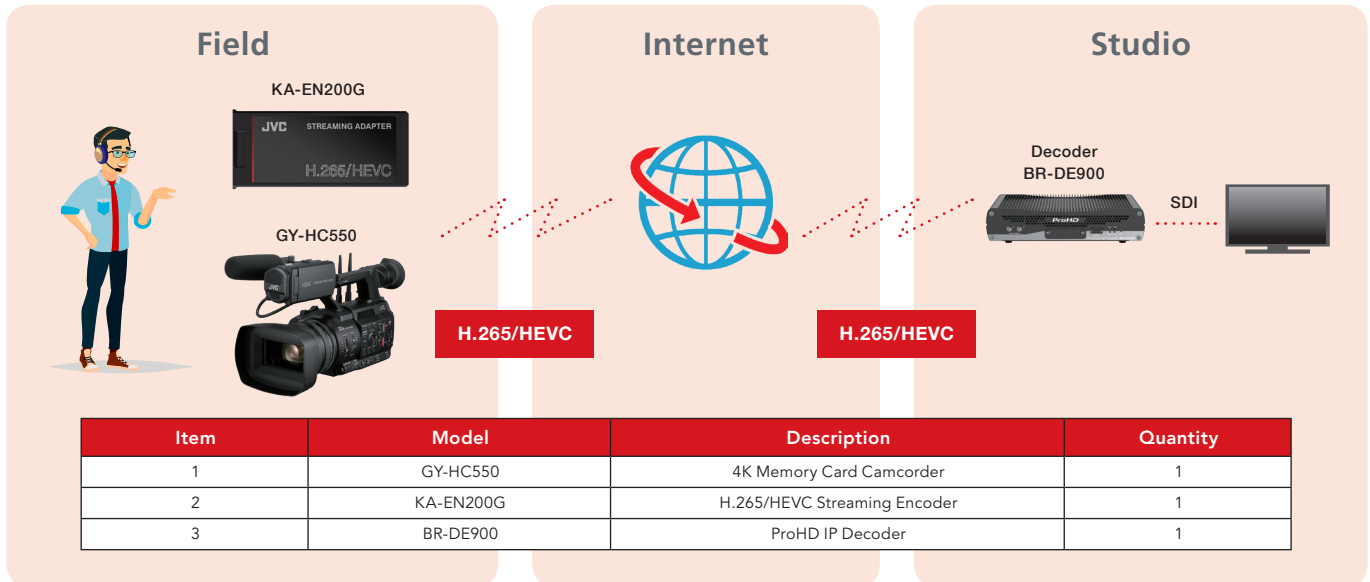

JVC

H.265/HEVC Streaming Adapter

KA-EN200G

CONNECTED CAM

H.265/HEVC Streaming Encoder Unit for GY-HC500 and GY-HC900 Series Connected Cam Camcorders

Original image 1280x720 30p/25P

Efficient high-quality IP video transmission at up to 24Mbps

Actual images comparison

H.265/HEVC **8M**

Almost the same quality is maintained as the original.

H.265/HEVC **0.8M**

Usable under a severe environment in acceptable quality.

KA-EN200 Features

- H.265 compression produces similar or better image quality than H.264 at 50% of bitrate.
- Supports contribution quality of 4:2:2 10-bit HEVC encoding.
- Encodes HDR video with HLG or J-LOG Gamma LUTs.
- Supports UDP, Zixi and SRT streaming protocols.
- Inserts into the expansion slot of the GY-HC500 Series/GY-HC900 Series camcorders.

Main Features	
Connectable models	GY-HC550/GY-HC500 Series GY-HC900 Series (Firmware update required)
Supporting protocol	MPEG2-TS/UDP Zixi (Depends on camcorder setting) SRT (Depends on camcorder setting)
Aspect ratio	16:9
HDR in H.265 streaming	HLG and J-Log

IP Video Production Workflow:

General Specifications	
Power Supply	DC 5.0 V – 17V
Power Consumption	3.5W (Max.)
Net Weight	30g
Dimensions (W x H x D)	88mm x 8.4mm x 39.8mm
Operation Temperature	0 – 40°C
Storage Temperature	-20 – +50°C
Operating Humidity	30%RH – 80%RH
Storage Humidity	Less than 85%RH