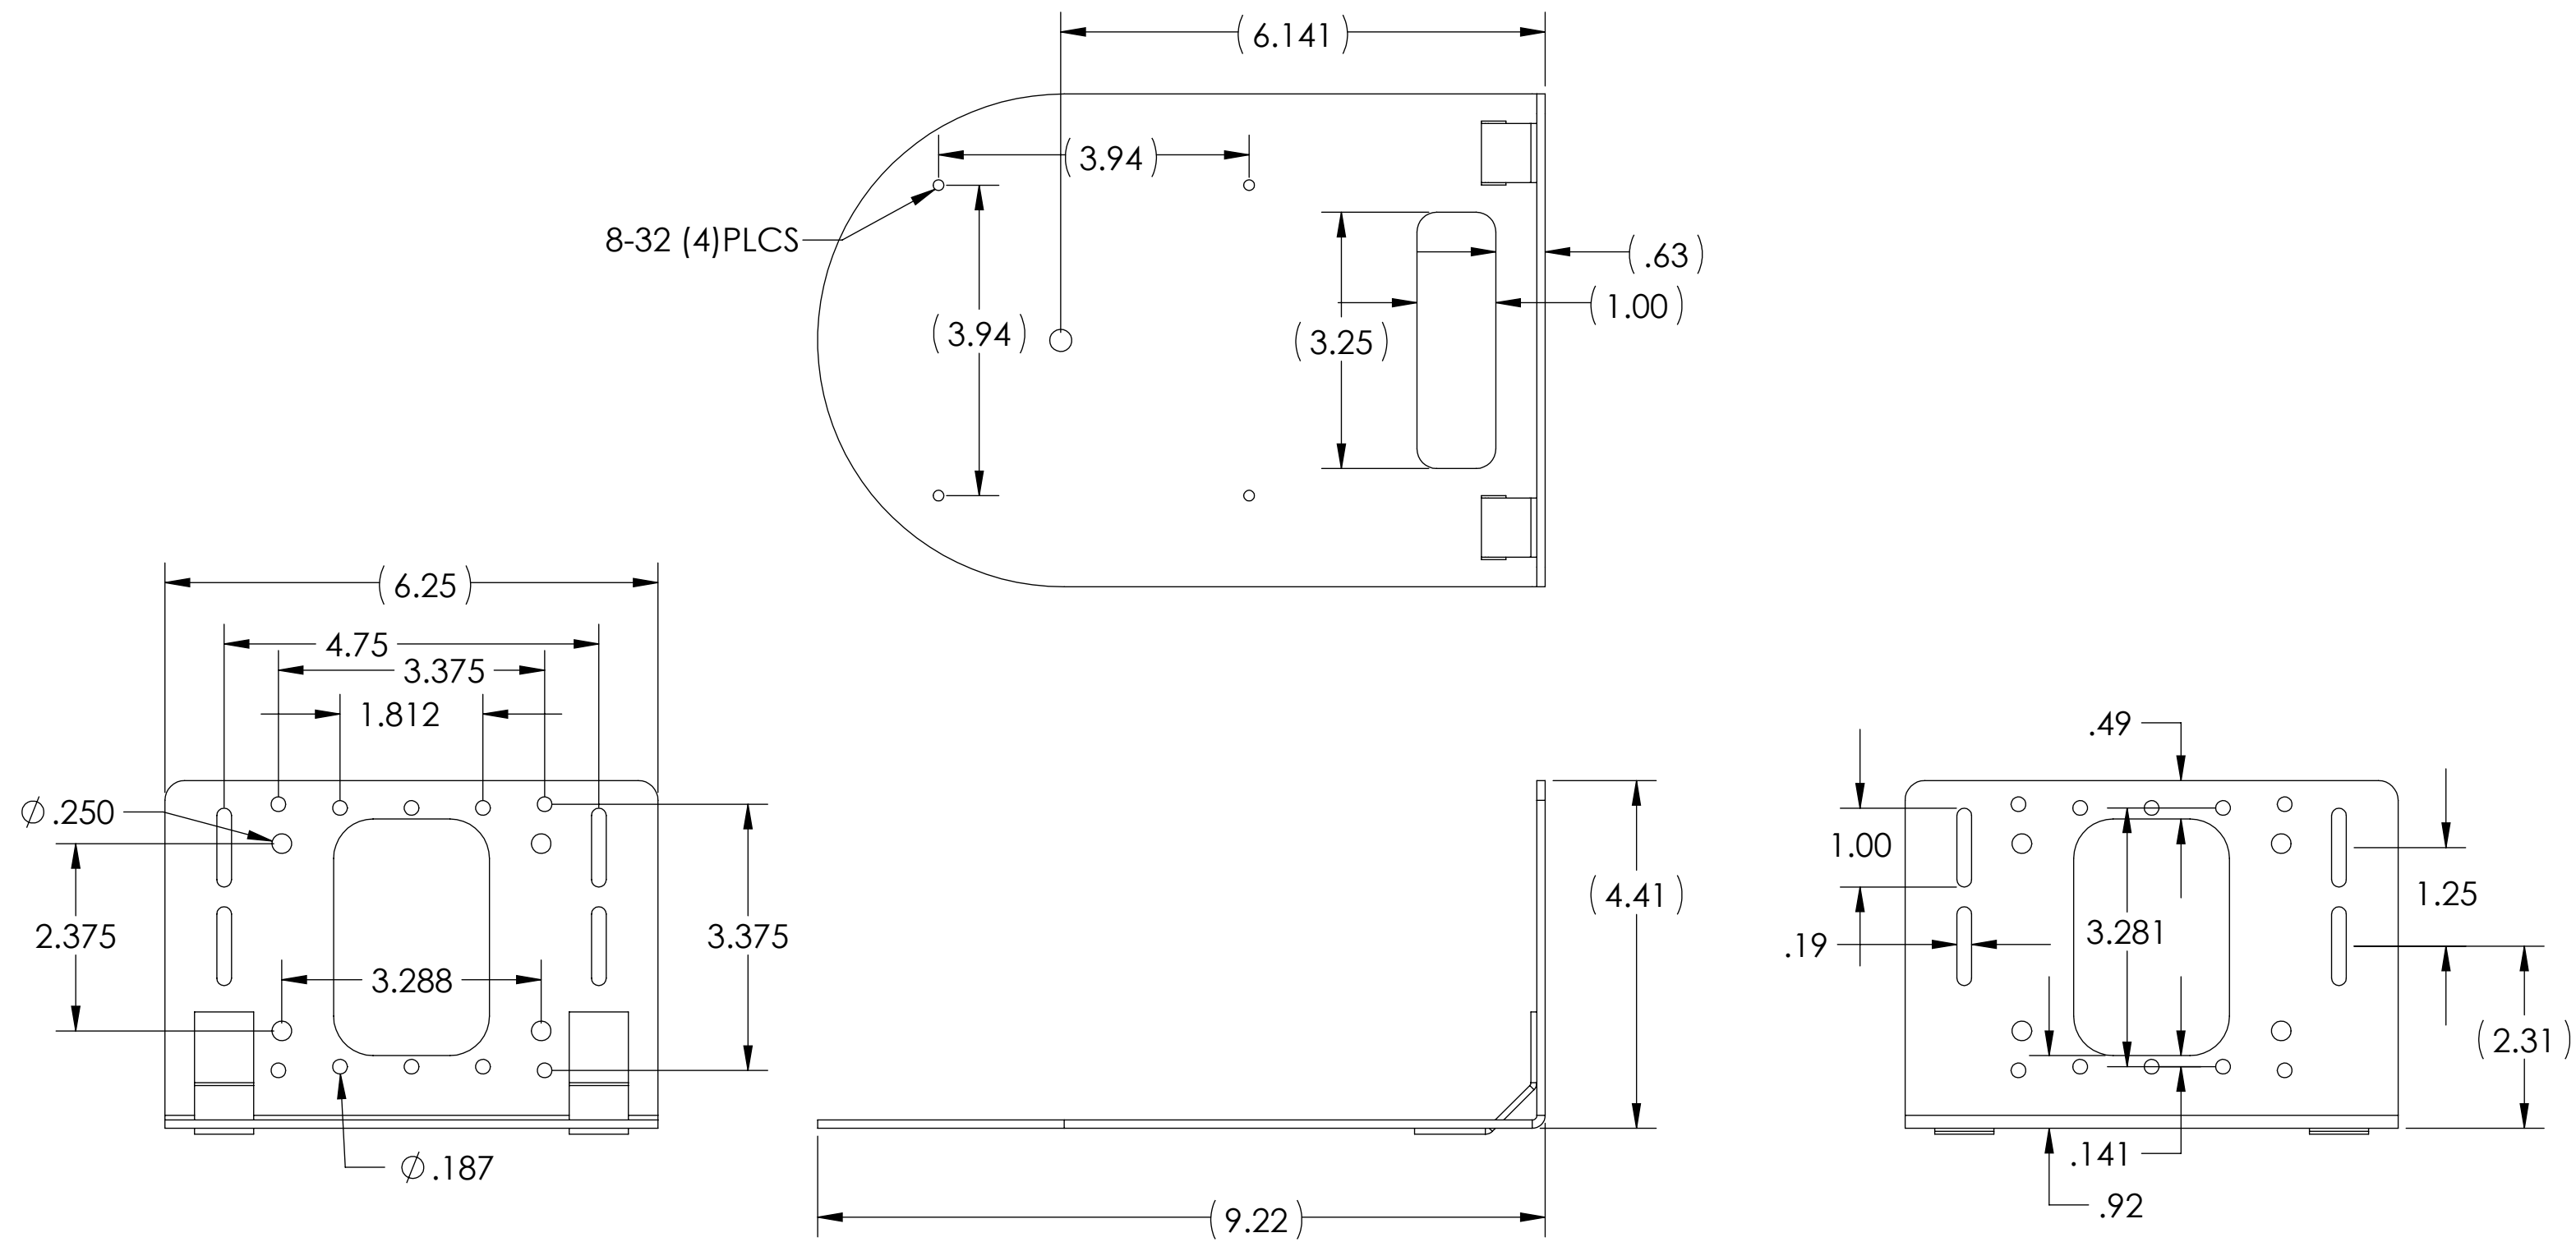

FEC MODEL WM-PZ100W(B) WALL MOUNT FOR JVC PTZ CAMERA

BASIC DIMENSIONS

HARDWARE:

- (4) 8-32 X 3/8" LONG PHILLIPS PAN HEAD SCREW
- (4) # 8 LOCKWASHERS
- (1) 3/16" X 4" LONG HEX HEAD LAG SCREW
- (1) 36" LONG .06 DIA. STEEL WIRE ROPE LANYARD
- (2) WIRE ROPE CLIPS