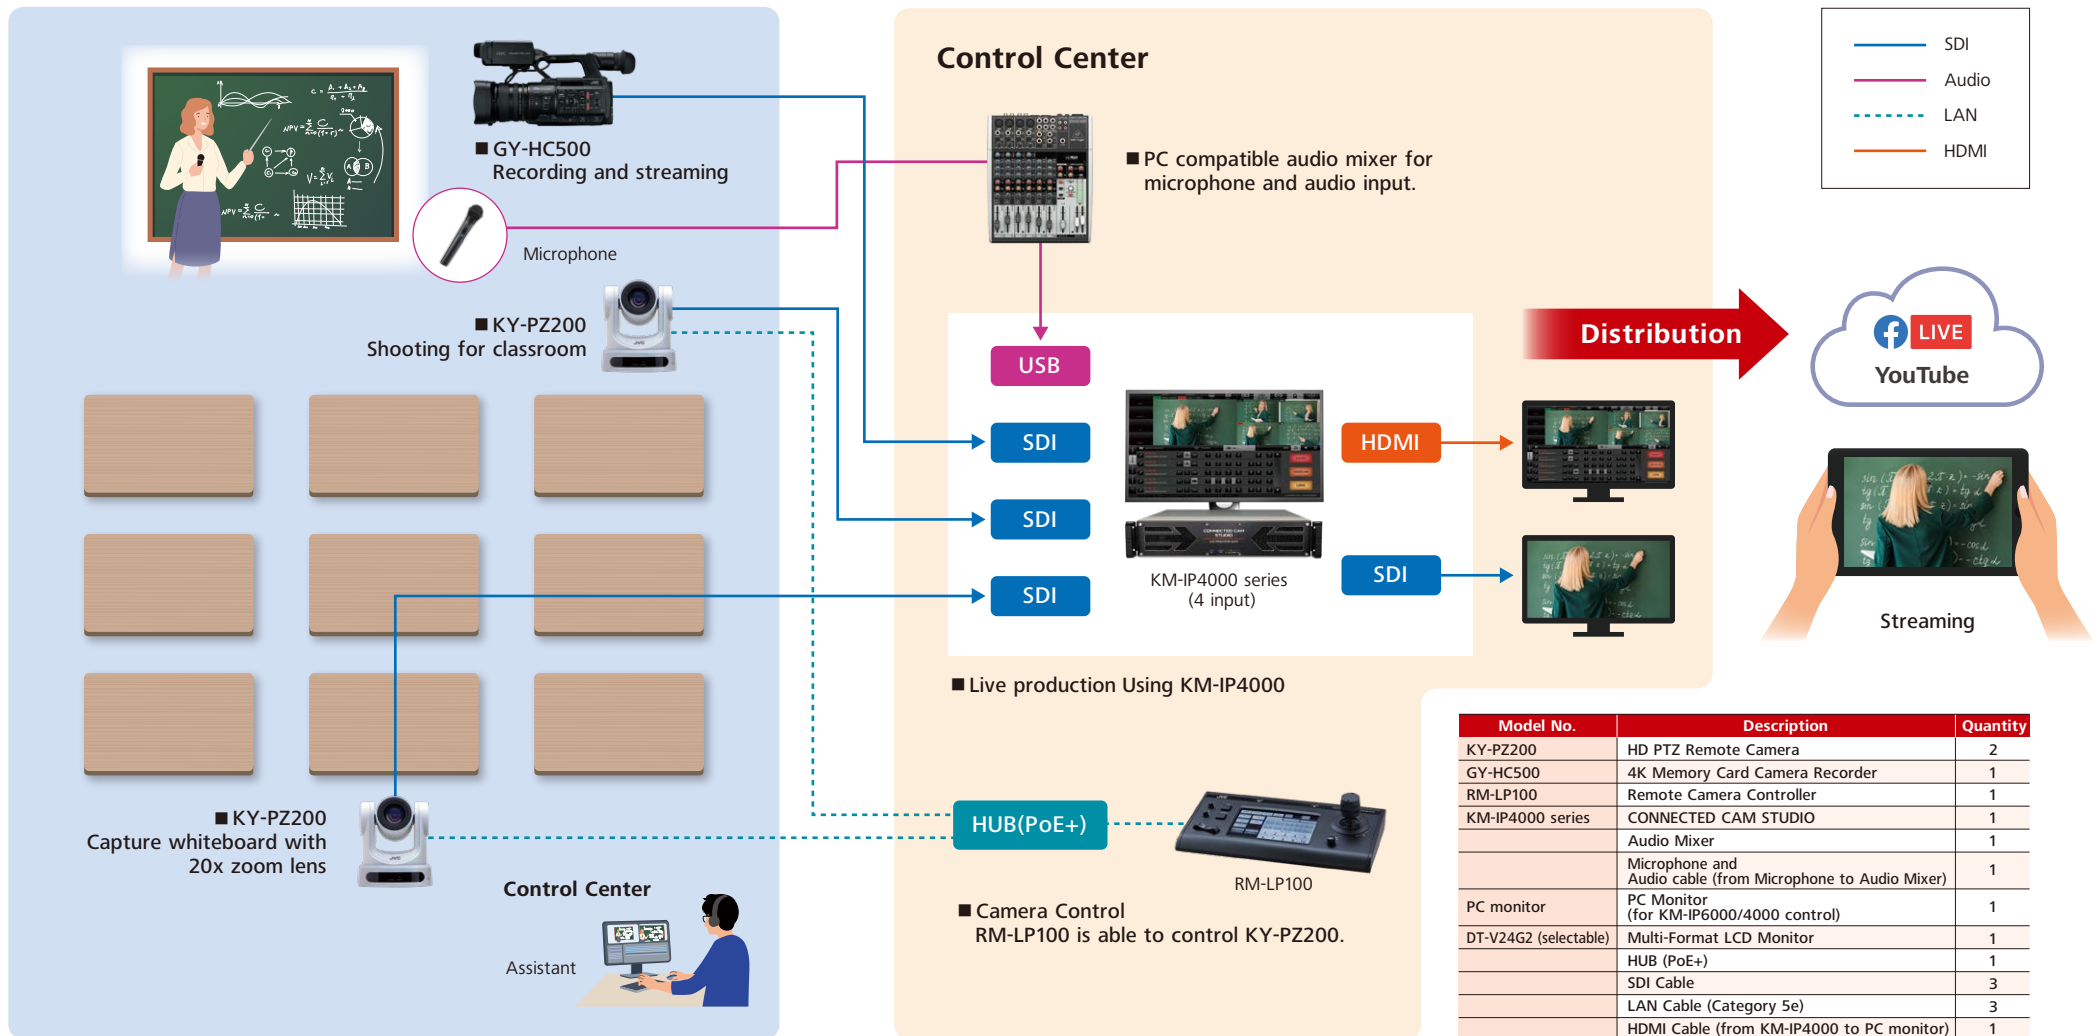

Live classroom streaming system with 3x cameras and microphone. Capture whiteboards and classroom and deliver them to Students.

- Purpose : Live Streaming the classes
- Audio : 1 x Microphone for instructor speech

- Camera : 1 x for shooting whiteboard, 1 x for classroom, 1 x for recording and streaming
- Distribution : The assistant will operate the switcher and stream video to YouTube, etc.