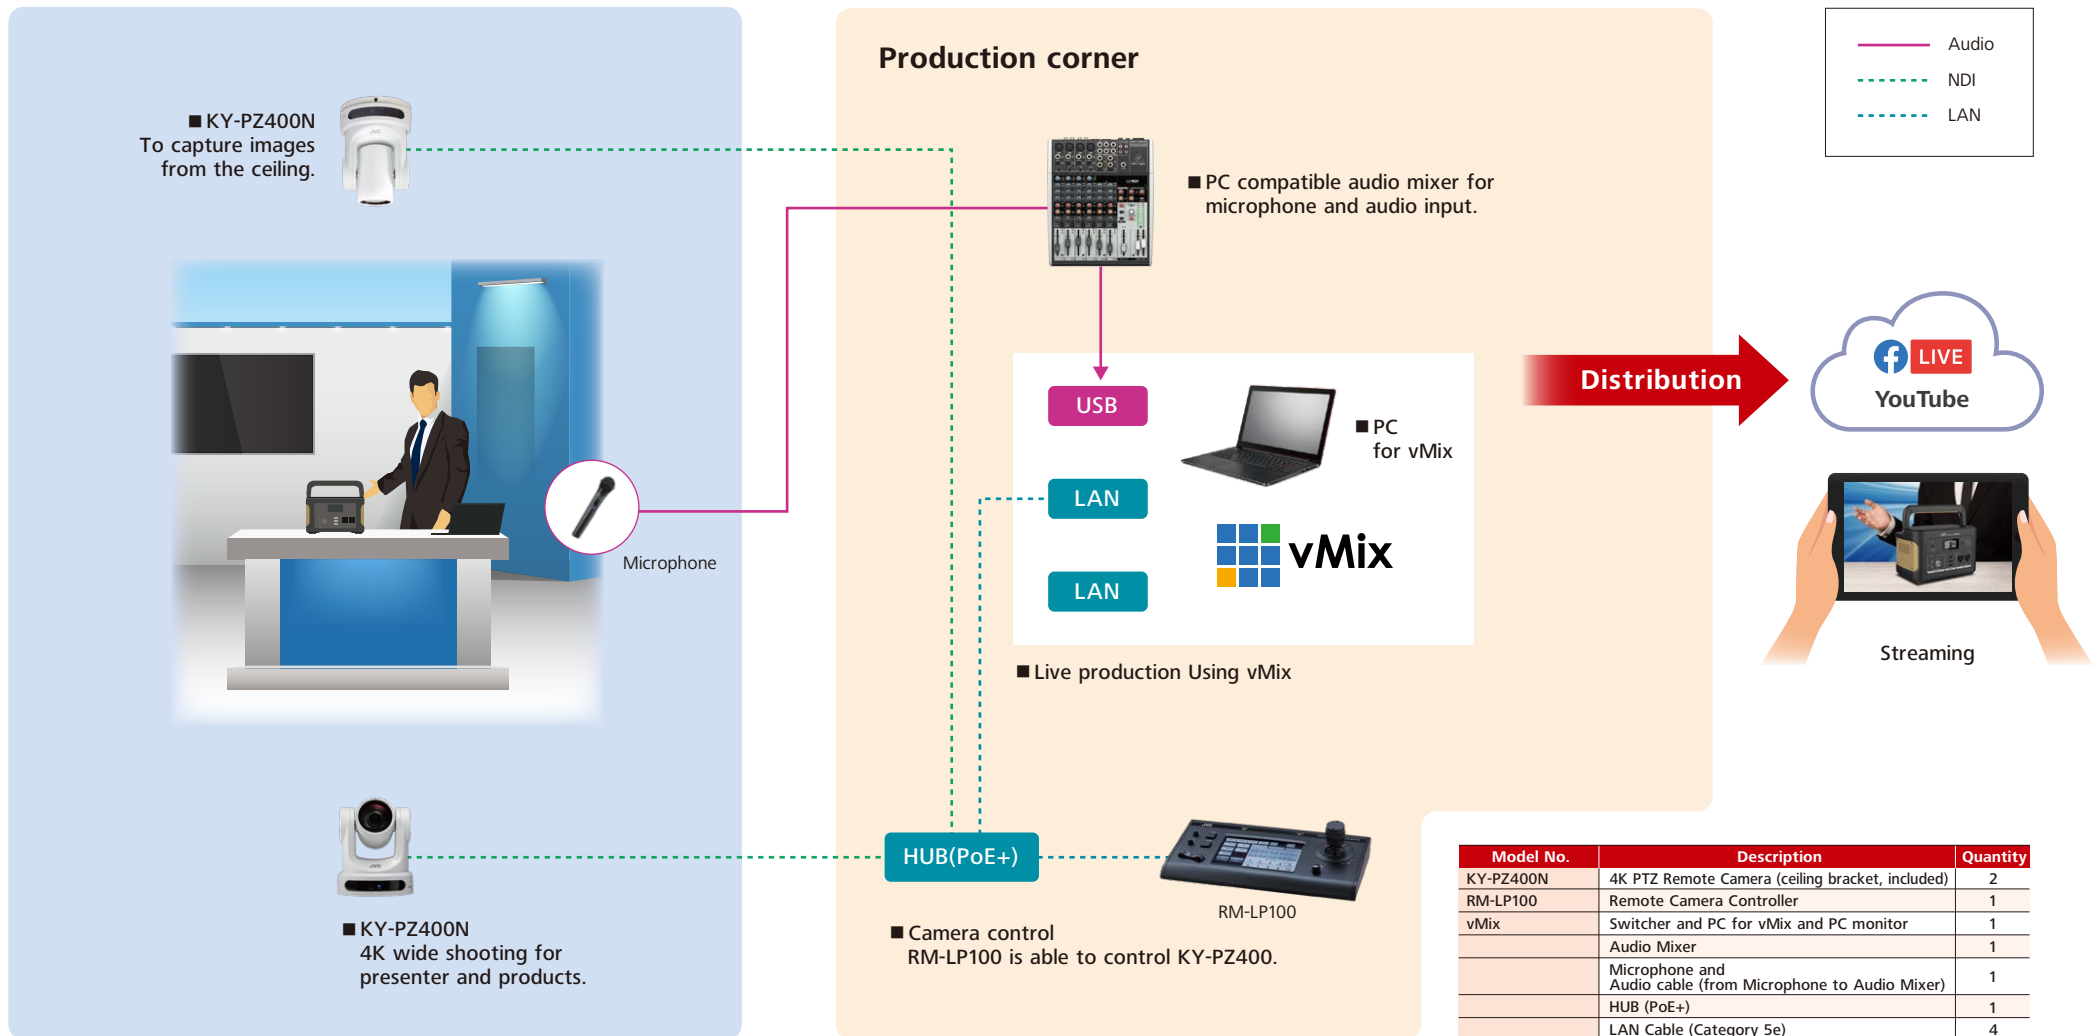

Live class streaming system with 2x cameras and microphone. Capture whiteboard and classroom and deliver them to Students.

■ Purpose : Live Streaming classes

■ Audio : 1 x Microphone for instructor

■ Camera : 1 x for shooting whiteboard, 1 x for classroom.

■ Distribution : The assistant can operate the switcher and stream video to YouTube, etc.

**Diagram:
Connection
Example**

HD / 4K Live Streaming System.

- Purpose : HD or 4K Live Streaming
- Camera : 1 x for Front Image, 1 x for Overhead Image.

- Distribution : The assistant will operate the switcher and stream video to YouTube, etc.

NEW HOUSTON COMMUNITY COLLEGE PODCAST STUDIO FEATURES PTZ CAMERAS, PROHD STUDIO 4000 PRODUCTION SYSTEM

■ Customer

The new podcast studio represents a move to more streamlined productions that do not require large crews.

- HCCTV records programs directly to the ProHD Studio 4000, and feeds audio from its Allen & Heath mixer to the system via USB. The PTZ cameras are mounted on C-stands with Matthews gimbal heads.
- The podcast studio works particularly well with shows like Story Behind the Story, which features interviews with people involved in local events. The studio is far less intimidating and easier to operate than a traditional studio filled with a full crew and large cameras.