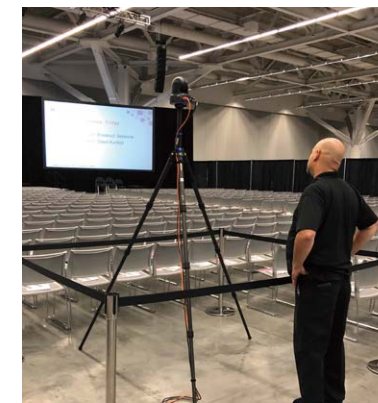

DIGITELL OFFERS WEBCASTING WITH JVC PTZ CAMERAS

■ Customer

Digitell, Inc. conference recording company in Jamestown, N.Y

■ Market

Conference recording

■ Time

July 2019

■ Model / Category

KY-PZ100 robotic PTZ network x 9 pcs

■ Solution

Production of local high school sports on Facebook Live.

- Paired with the JVC RM LP100 remote camera controller and CCU, the PTZ cameras are streamlining productions, reducing costs, and simplifying shipping for the company, which covers more than 100 events every year. "The ROI is off the charts," said William Bacon, director of marketing for Digitell. "There were so many benefits right out of the gate."
- Digitell sometimes uses up to three PTZs in one room, including a dedicated camera for audience participation. Instead of separate camera operators standing on risers throughout the conference, one camera operator sits next to the producer and adjusts the PTZ cameras with the RM-LP100. The PTZ workflow reduces personnel requirements and eliminates the use of expensive wireless headsets for communication.