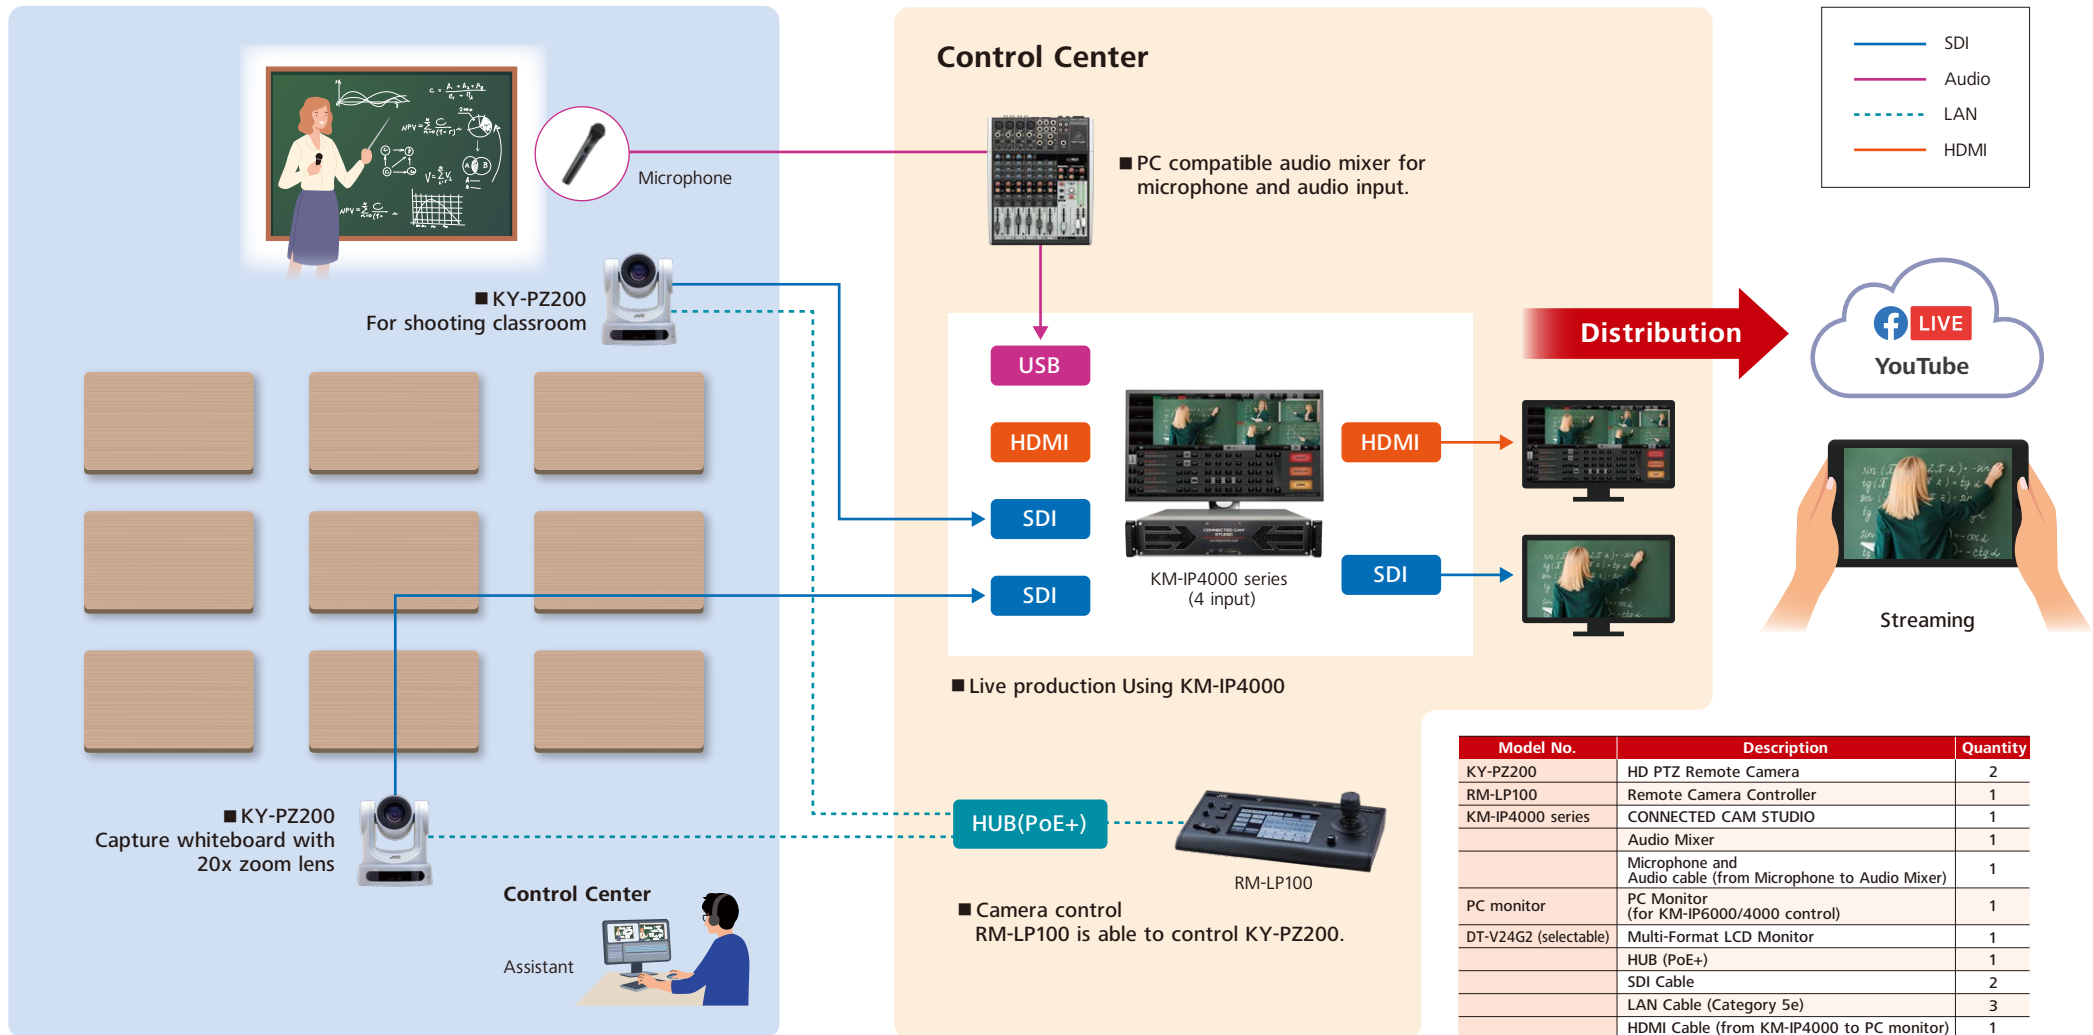

Small to Medium Venue System

- Application Types: Small Classroom / Whiteboard Instruction, Corporate Communication Worship Communication, News, Telemarketing
- Ideal for one- or two-person operation
- HD or 4K* live streaming (*with KY-PZ400N, JVC Professional 4K camcorders, and used with properly configured vMix system)

Live class streaming system with 2x cameras and microphone. Capture whiteboard and classroom and deliver them to Students.

■ Purpose : Live Streaming classes

■ Audio : 1 x Microphone for instructor

■ Camera : 1 x for shooting whiteboard, 1 x for classroom.

■ Distribution : The assistant can operate the switcher and stream video to YouTube, etc.

**Diagram:
Connection
Example**

HD / 4K Live Streaming System.

- Purpose : HD or 4K Live Streaming
- Camera : 1 x for Front Image, 1 x for Overhead Image.

Live classroom streaming system with 3x cameras and microphone. Capture whiteboards and classroom and deliver them to Students.

- Purpose : Live Streaming the classes
- Audio : 1 x Microphone for instructor speech