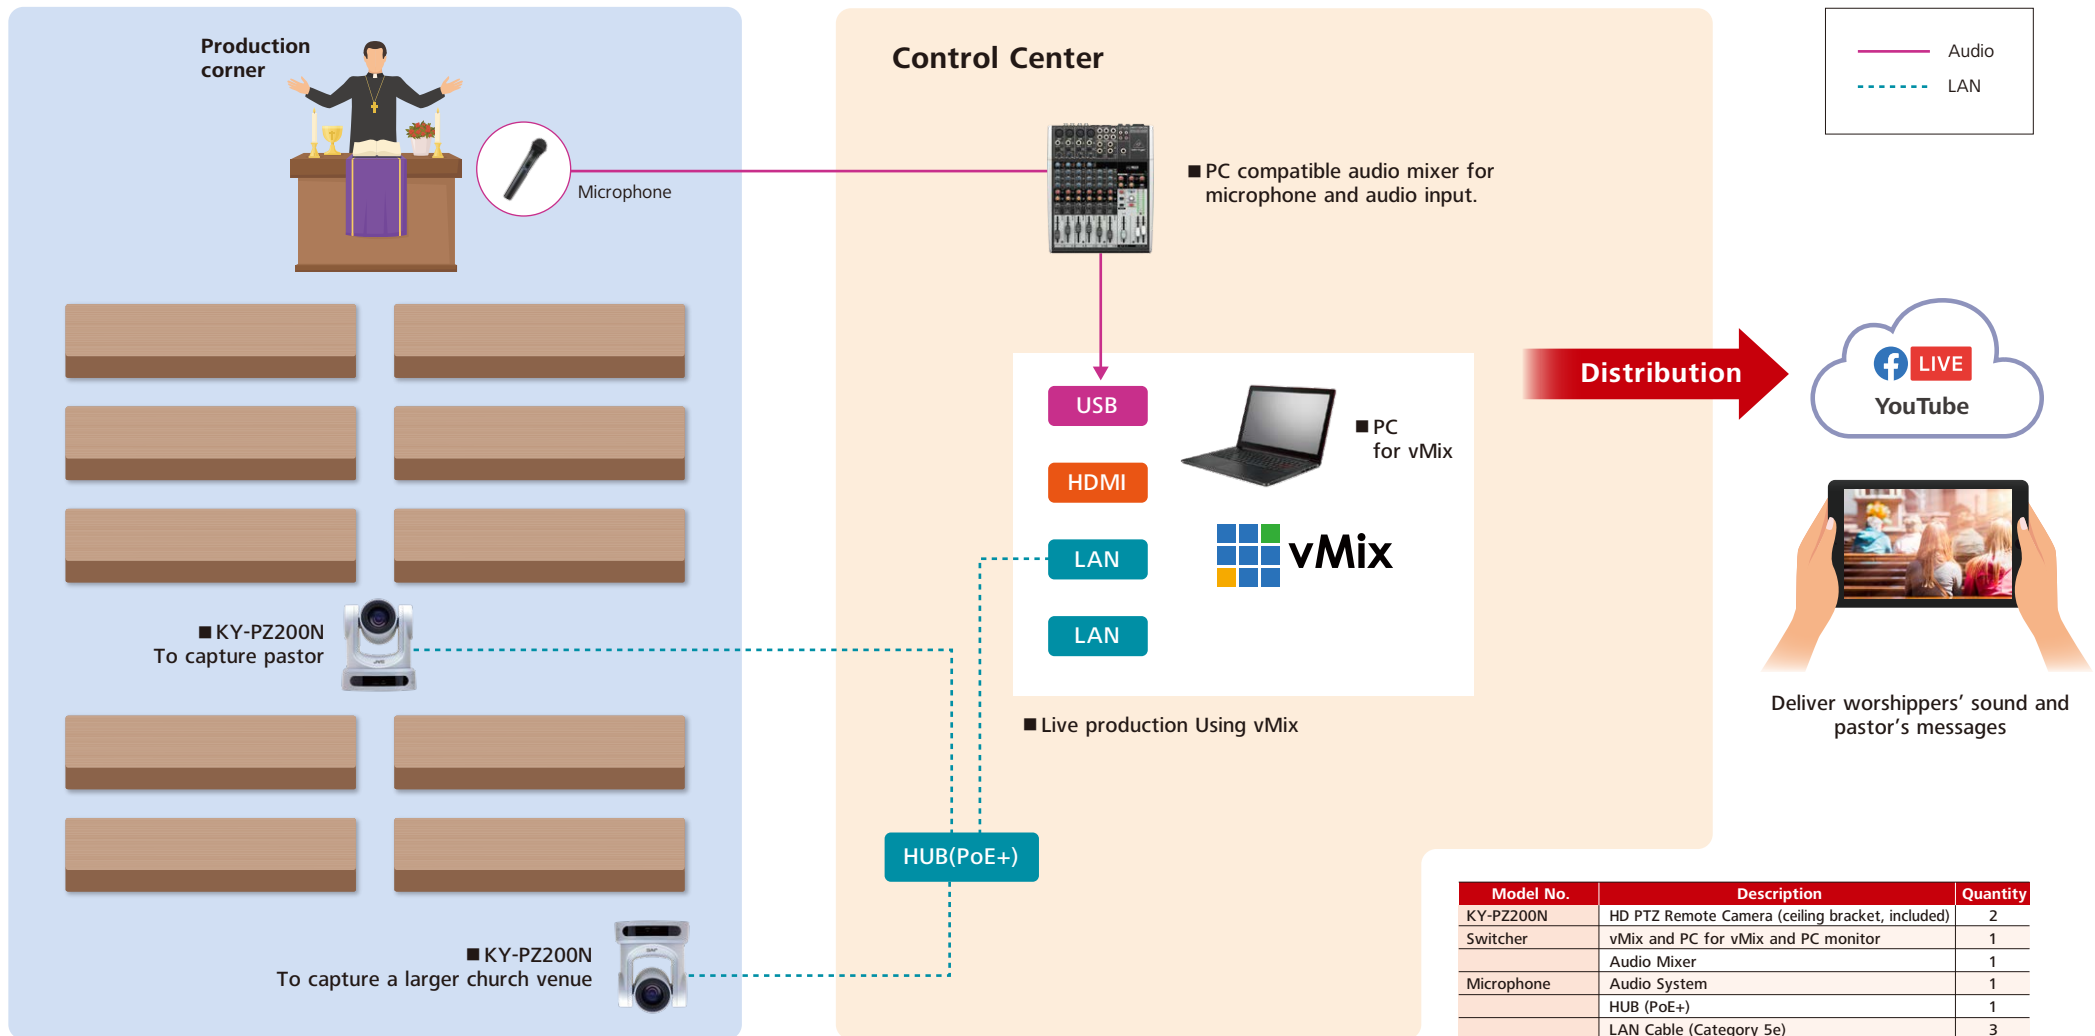

Medium to Large Venue System

- Application Types: Large Classroom Instruction, Houses of Worship, Conference and Event Venues
- Ideal for two-or-more person operation
- Incorporation of additional remote cameras as well as JVC Professional streaming cameras – camcorder zoom, focus and panning capability using the RM-LP100 remote camera controller.
- HD or 4K* live streaming (*with KY-PZ400N, JVC Professional 4K camcorders, and used with properly configured vMix system)

Live classroom streaming system with 3x cameras and microphone. Capture whiteboards and classroom and deliver them to Students.

- Purpose : Live Streaming the classes
- Audio : 1 x Microphone for instructor speech

- Camera : 1 x for shooting whiteboard, 1 x for classroom, 1 x for recording and streaming
- Distribution : The assistant will operate the switcher and stream video to YouTube, etc.

Mid to Large Venue Presentation System.

- Purpose : Large Classroom Instruction, Houses of Worship, Conference and Event Venues.
- Camera : 1 x for Front Image, 1 x for Back or Side Image.

■ Audio : 1 x Microphone for Presenter

DIGITELL OFFERS WEBCASTING WITH JVC PTZ CAMERAS