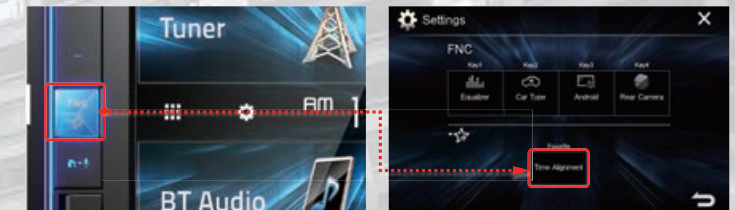

Key Customize

Lets you easily access frequently used functions. Two options are available.

1. Function Menu Customization

Functions registered in the Function Menu can easily be called up by simply pressing the "FNC" key.

2. Favorite Key

Press and hold the "FNC" key to directly access the function registered for the Favorite Key.

Gesture Touch Control

Just touch and move your finger over the screen for various operations corresponding to your finger movements. Intuitive control provides safer operation for in-car entertainment.