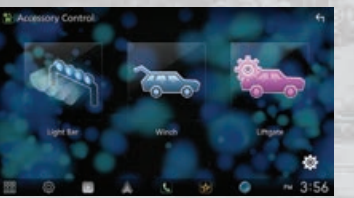

Dynamic GUI

Various information including time, photos, album art images, or iDataLink Maestro™ and more, can be displayed on the home screen in a big, easy to view way. Swiping the monitor with two fingers lets you split the screen or change the information window.

Big Widget

iDataLink Maestro

Compass

Split Widgets

Date / Time + Compass

USB Audio + Sound Meter

Dynamic GUI

KW-Z1000W is compatible with iDataLink Maestro RR and RR2 (sold separately)*. Both Maestro modules provide seamless retention of factory safety and camera systems, steering wheel controls and add performance gauges in most modern vehicles. In addition, the RR2 provides three programmable outputs that can be used to activate things like a winch or a light bar from KW-Z1000W's on-screen controls. Radar detector information can also be displayed on the screen when used with a compatible K40 or ESCORT radar detector system.