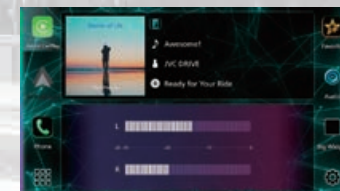

Dynamic GUI

Various information including time, photos, album art images, or iDataLink Maestro™ and more, can be displayed on the home screen in a big, easy to view way. Swiping the monitor with two fingers lets you split the screen or change the information window.

Big Widget

iDataLink Maestro

Compass

Split Widgets

Date / Time + Compass

USB Audio + Sound Meter

Dynamic GUI

KW-Z1000W is compatible with iDataLink Maestro RR and RR2 (sold separately)*. Both Maestro modules provide seamless retention of factory safety and camera systems, steering wheel controls and add performance gauges in most modern vehicles. In addition, the RR2 provides three programmable outputs that can be used to activate things like a winch or a light bar from KW-Z1000W's on-screen controls. Radar detector information can also be displayed on the screen when used with a compatible K40 or ESCORT radar detector system.