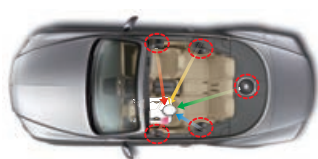

Multimedia Receivers

KW-V960BW
Multimedia Receiver featuring 6.8" Clear Resistive Touch Monitor

Hi-Res AUDIO
Hi-Res AUDIO WIRELESS

KW-M875BW
Digital Multimedia Receiver featuring 6.8" Clear Resistive Touch Monitor

Hi-Res AUDIO
Hi-Res AUDIO WIRELESS

KW-M785BW
Digital Multimedia Receiver featuring 6.8" Capacitive Touch Monitor

Variable

KW-M780BT
Digital Multimedia Receiver featuring 6.8" Capacitive Touch Monitor

Variable

KW-V66BT / KW-V660BT
Multimedia Receiver featuring 6.8" Capacitive Touch Monitor

LIMITED DISTRIBUTION

KW-M56BT / KW-M560BT
Digital Multimedia Receiver featuring 6.8" Capacitive Touch Monitor

LIMITED DISTRIBUTION

High Resolution Audio

You can enjoy playback of 96kHz/24bit audio which contains about 3 times the musical information of music CDs (44.1kHz/16bit), or even 192kHz/24bit High-Resolution Audio files with their approx. 6.5 times data volume. With sound quality approaching the original master recording itself, you will experience the presence and ambience of a tune the way CD simply cannot.

High quality Bluetooth® streaming with LDAC™

LDAC™ sends approximately three times more data (at the maximum 990 kbps transfer rate) than conventional Bluetooth® audio for superior wireless listening. Unlike other Bluetooth compatible coding technologies such as SBC, it operates without any down conversion of the Hi-Res Audio content*1, and allows approximately three times more data*2 than those other technologies to be transmitted over a Bluetooth wireless network with unprecedented sound quality, by means of efficient coding and optimized packetization.