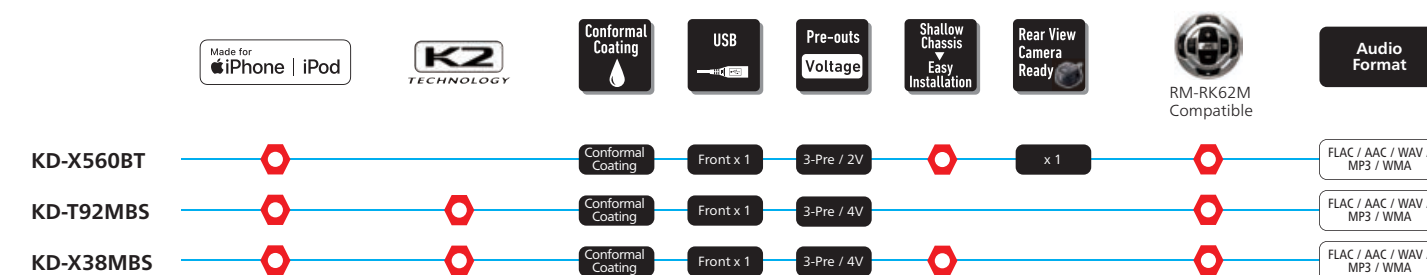

Features Comparison