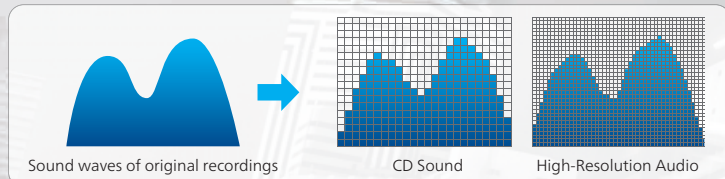

High Resolution Audio

You can enjoy playback of 96kHz/24bit audio which contains about 3 times the musical information of music CDs (44.1kHz/16bit), or even 192kHz/24bit High-Resolution Audio files with their approx. 6.5 times data volume. With sound quality approaching the original master recording itself, you will experience the presence and ambience of a tune the way CD simply cannot.