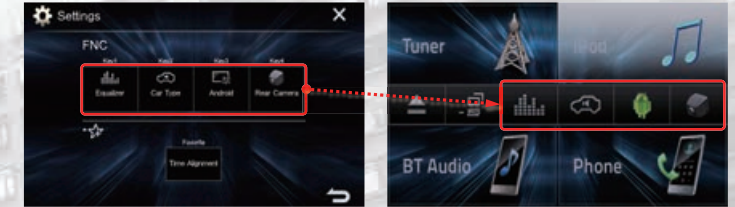

Remote Control App

Control the receiver's source directly from the smartphone using simple finger gestures with "JVC Remote" app* (now available for both iOS and Android). You can even customize your audio setting, and see detailed source information such as song title, artist name and album art etc. from the smartphone.

Capacitive Touch Monitor

Capacitive touch monitor provides high clarity and a more sensitive touch control, with greater accuracy.

13-Band Equalizer

You can change the EQ curve by simply dragging your finger on the screen. Use the 13-band equalizer to get the sound you like.

2. Favorite Key

Press and hold the "FNC" key to directly access the function registered for the Favorite Key.

Gesture Touch Control

Just touch and move your finger over the screen for various operations corresponding to your finger movements. Intuitive control provides safer operation for in-car entertainment.