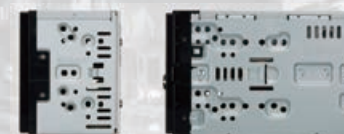

Shallow Chassis Design

The reduced depth of the chassis contributes to a weight reduction and facilitates easier installation.

Shallow Chassis / Digital Multimedia Receiver

Regular Chassis / DVD Receiver