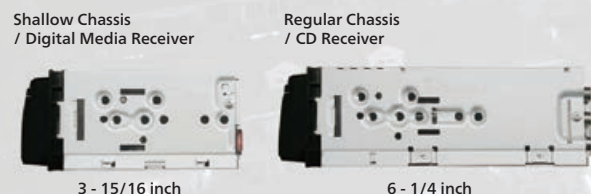

Built-in HD Radio

HD Radio is a Digital technology that allows a radio station to transmit more information in the same radio wave, enabling higher quality sound and additional content. HD Radio technology makes AM Stations have FM Station-like sound quality, while FM Stations are broadcast with CD-like sound quality. Unlike typical FM or AM transmission, HD Radio has crystal clear reception with low noise and no audio distortion.

HD Radio
This HD Radio receiver enables:
HD2/HD3
Bookmark
Digital Sound
Program Info
Artist Experience
Emergency Alerts

DR Series Speakers Black Edition Superior, Reliable Performance

Combines high output sound and durability. Easily upgradable from factory-installed original speakers.