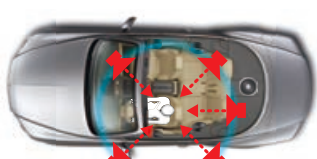

The Time alignment allows you to digitally delay the closest speakers so that every speaker reaches your ears at the same time.