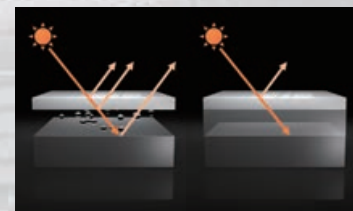

Reflection Reduction