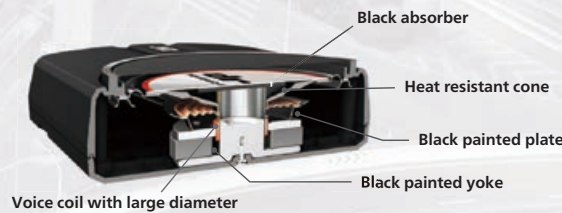

CW-DRA8
Type	Compact Powered Subwoofer
Peak Power	250W
RMS Power	125W
Frequency Response	35Hz - 150kHz
Remote Control	Volume/Frequency/Phase
Speaker Level Input	Yes
Signal Sensing Turn On	Yes
Dimensions WxDxH (inch)	13-3/4 x 9-7/16 x 2-15/16