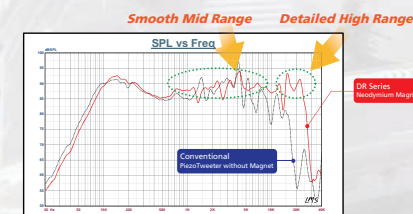

Small-Design Tweeter Cover

Newly developed small cover significantly reduces areas that interfere with the woofer cone. High quality sound is assured.