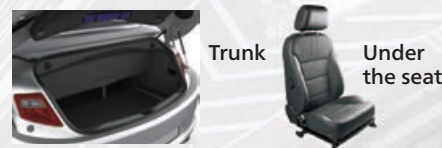

drvn DR Series

Highly Responsive, Undistorted Sound

Combines high output sound and durability. Easily upgradable from factory-installed original speakers.

- Full Cover Grille Design
- Horn Ring Sound Enhancer
- PP + Mica Cone

	CS-DR162	CS-DR693
Type	6-1/2" 2-Way Coaxial	6" x 9" 3-Way Coaxial
Peak Power	300W	500W
RMS Power at 4Ω	50W	70W
Frequency Response	88Hz - 22kHz	54Hz - 18kHz

drvn DF Series

Highly Responsive, Undistorted Sound

Combines high output sound and durability. Easily upgradable from factory-installed original speakers.

- Large Magnet
- Hybrid Surround
- Great Factory Replacement (CS-DF620)

	CS-DF620	CS-DF6920
Type	6-1/2" 2-Way Coaxial	6" x 9" 3-Way Coaxial
Peak Power	300W	400W
RMS Power at 4Ω	25W	30W
Frequency Response	70Hz - 19kHz	30Hz - 17kHz

DR Series 12"/10" Subwoofer - Ultimate Deep Bass Sound & Tough Durability

Incorporates a heavy-duty 61.4 oz. magnet and a newly developed 6-layer voice coil to deliver bass and outstanding durability.

- Large Magnet for Powerful Bass
- The new Graduated Pleat Damper
- Durable Design

SEALED	Inner Volume	W	H	D	Mounting Hole
CW-DR124	1.00 cu.ft	15-15/16"	14-1/4"	10-7/8"	11-1/8"
CW-DR104	0.65 cu.ft	14-3/4"	12-3/4"	9"	9-3/16"

PORTED	Inner Volume	W	H	D	Mounting Hole	SW	SH	SL
CW-DR124	1.50 cu.ft	20-1/2"	14-1/4"	14-1/16"	11-1/8"	1-3/16"	12-3/4"	19-11/16"
CW-DR104	0.8 cu.ft	17-5/8"	12-3/4"	10-3/4"	9-3/16"	1-1/8"	11-1/4"	15-3/4"

	CW-DR124	CW-DR104
Type	12" Subwoofer	10" Subwoofer
Peak Power	300W	400W
RMS Power at 4Ω	25W	30W
Frequency Response	70Hz - 19kHz	30Hz - 17kHz
Weight of Magnet (oz)	38 - 300Hz	44 - 300Hz
Dimensions WxDxH (inch)	61.4	61.4
Mounting Depth (inch)	6-3/16	5-1/4

DR Series 8" Compact Powered Subwoofer