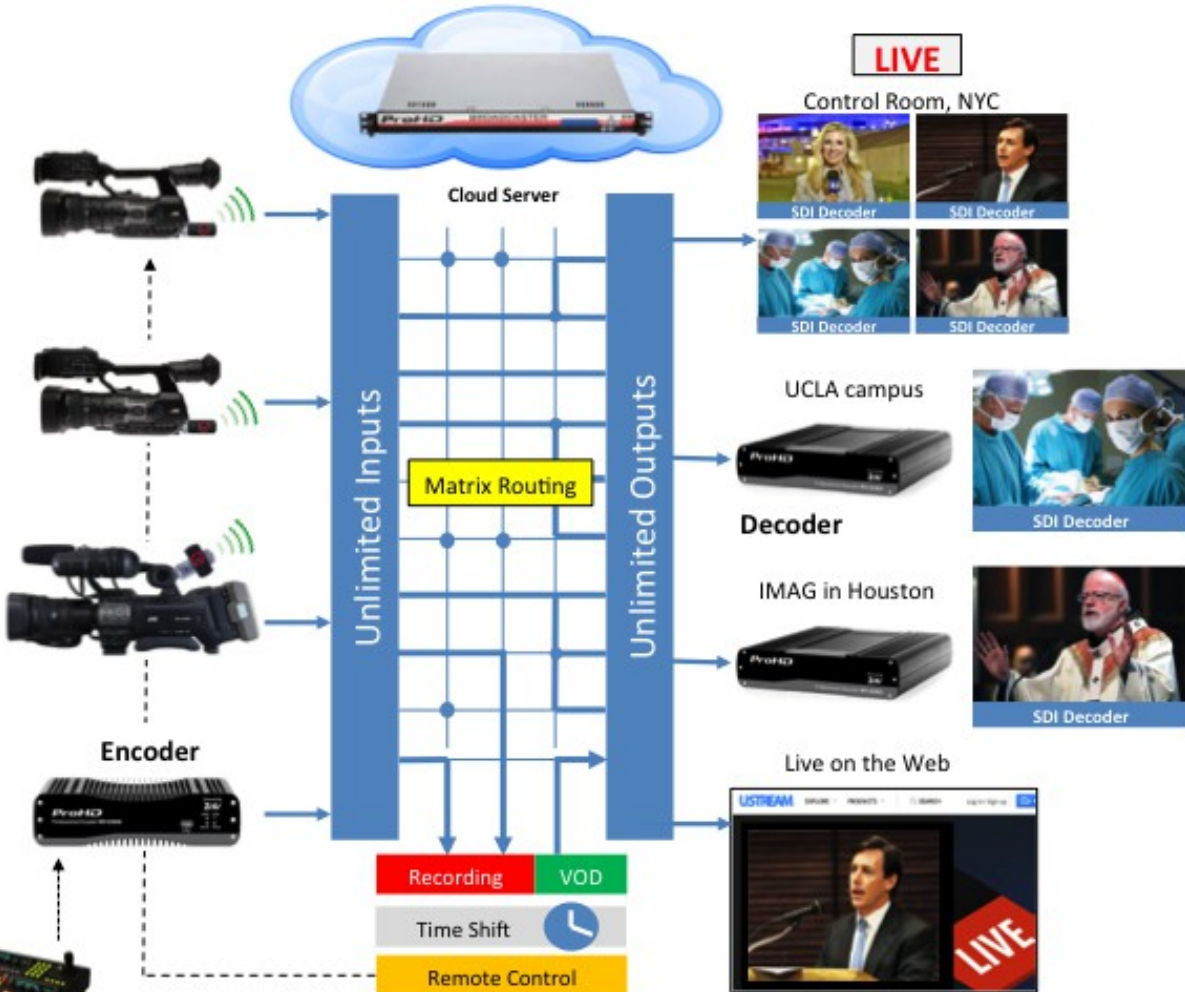

Fluent Adaptive Streaming Technology

GY-HM650
GY-HM850
GY-HM890

Professional camcorders with built-in Streaming Engine and LTE / Wi-Fi support

BR-800
BR-DE800
BR-EN800

ProHD Broadcaster – streaming “cloud” server, Video-over-IP appliance

Decoder – LAN input, HD-SDI, HDMI, Video outputs

Encoder – HD-SDI, HDMI inputs, LAN output

- **Routing** – matrix switching in the cloud server, web-based control
- **Recording** – instant and scheduled, VOD playback, time shift
- **Remote Control** – zoom, focus, shading, full camera control via web interface
- **Robust Error Correction** based on **Zixi** and SMPTE 2022 protocols

Switcher

Robust Error Correction – Zixi FEC/ARQ, SMPTE 2022

Built-in **Streaming Engine** with USB Host interface for 4G LTE, Wi-Fi and LAN adapters.

UDP/TCP							
RTSP/RTP							
Zixi							
Mbps							
270p	0.2						
480i		0.3	0.8				
720p			1.5			3.0	5.0
1080i					2.5		
		3G and BGAN		4G LTE		LAN	

	#	Streaming Protocols
Inputs		Zixi, UDP, RTMP, File (VOD, time shift), ASI*
Outputs	Unlimited	UDP, RTP, RTMP, Zixi, ASI*
		HTTP: FLV, HLS, HDS, Mpeg-DASH

* ASI requires optional IO card

Camera RCU over IP