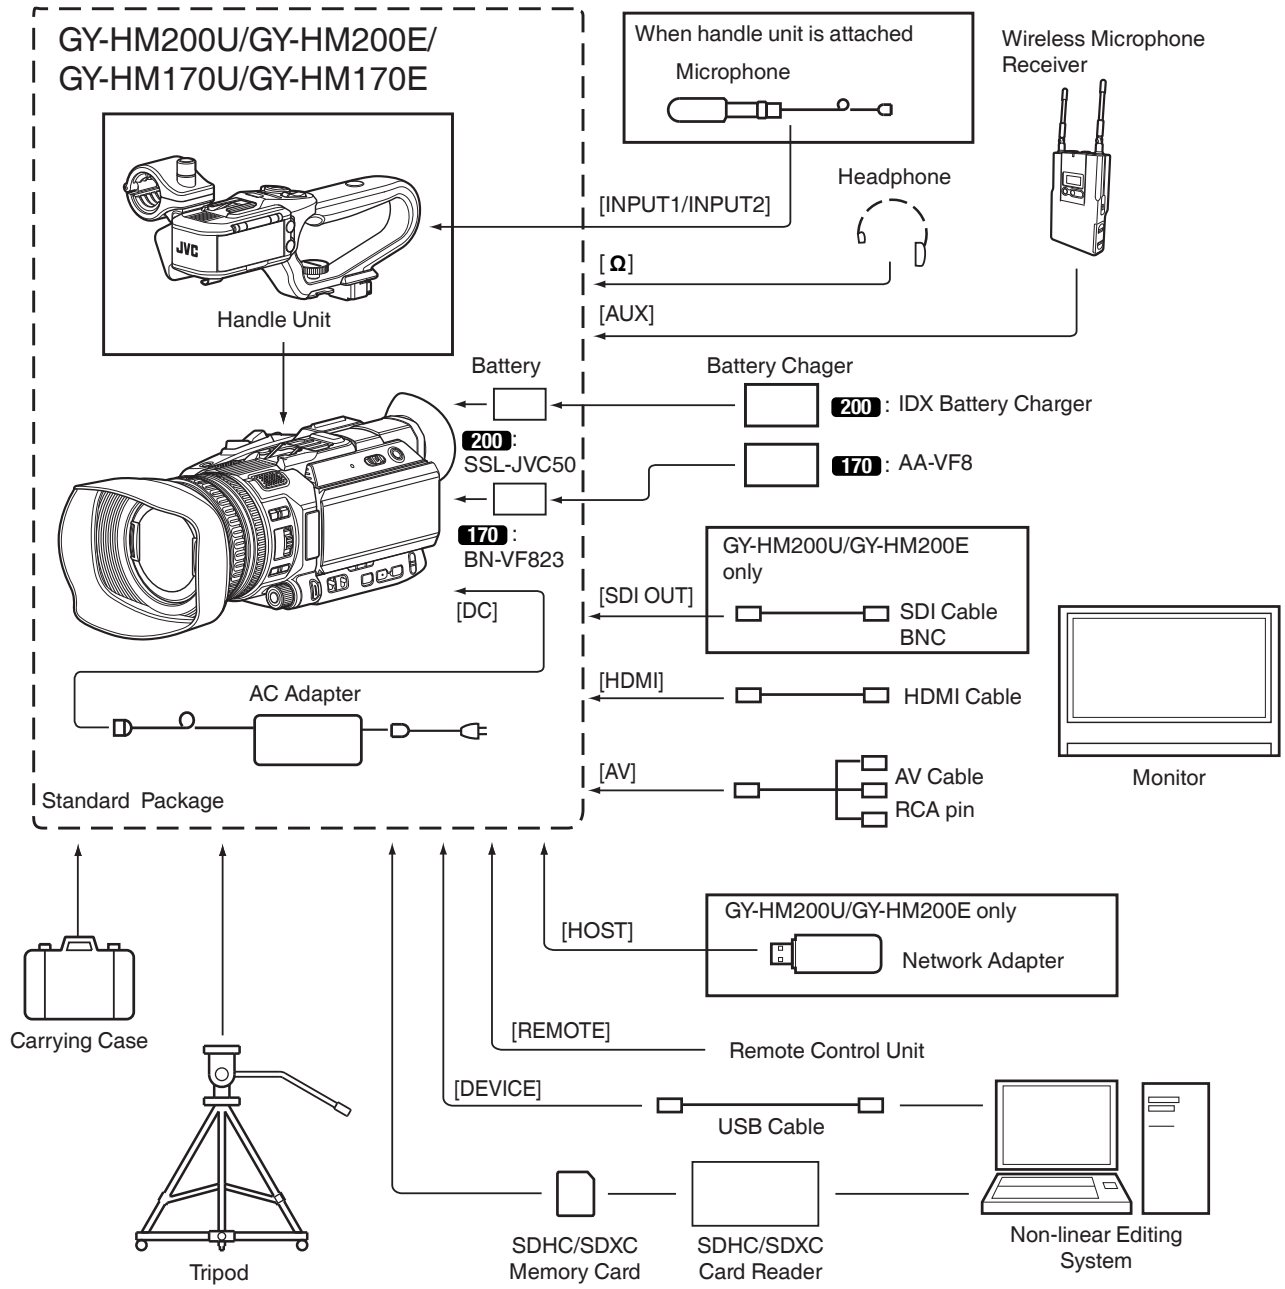

GY-HM200 / GY-HM170 System Diagram

* The GY-HM170U ships with the handle unit as of 10/20/2015.